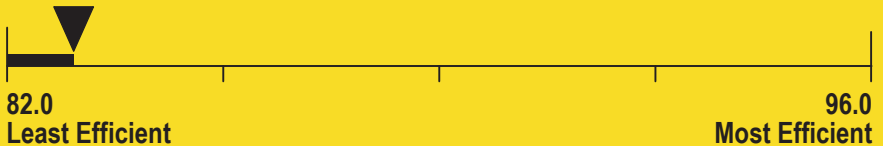

ENERGYGUIDE

Pool Heater
Natural or Propane Gas

Hayward Industries, Inc.
Models H200FD, H350FD
H500FD, SW200DH

Thermal Efficiency

83.0

Efficiency Range of Similar Models

- Efficiency range based only on models fueled by natural gas.
- For more information, visit www.ftc.gov/energy.