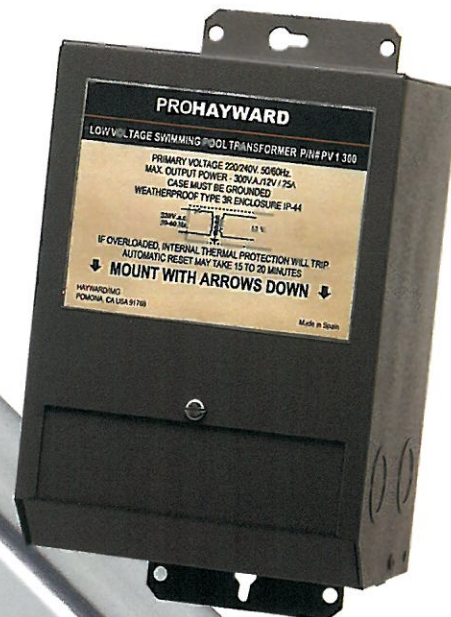

PROHAYWARD low voltage transformers are designed to provide safe 12 volt electrical supply to underwater lights and low voltage fixtures of all types. Advanced circuit protection resets automatically and the weatherproof housing features a separate wiring compartment for the fully encapsulated high and low voltage circuits. The large wiring compartment and six convenient knockouts make installation simple and trouble free.

- **TRS-300** Low Voltage Transformer 300W 220V/12V Single Tap
- **TRM-300** Low Voltage Transformer 300W 220V/12-13-14V Multi Tap
- **TRS-600** Low Voltage Transformer 600W 220V/12V Single Tap

Featuring the exclusive "H" logo, **PROHAYWARD** ladders are easy to grip 43mm (1.69") in diameter and finished to a mirror like polish. The smooth looking rails are a result of hidden tread bolts and the anti-slip pad is mechanically fixed to the tread. Every **PROHAYWARD** ladder is individually boxed with all installation hardware included.