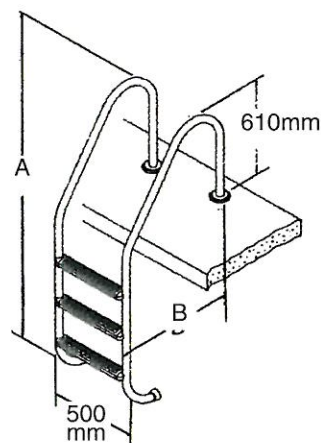

Skimmer Type		A	B
LADS2H	2-Steps	1306mm	664mm
LADS3H	3-Steps	1556mm	664mm
LADS4H	4-Steps	1806mm	664mm
LADS5H	5-Steps	2056mm	664mm
Overflow Type		A	B
LADO2H	2-Steps	1306mm	957mm
LADO3H	3-Steps	1556mm	957mm
LADO4H	4-Steps	1806mm	957mm
LADO5H	5-Steps	2056mm	957mm
Combination Type (Overflow or Skimmer)		A	B
LADC2H	2-Steps	1306mm	357mm
LADC3H	3-Steps	1556mm	357mm
LADC4H	4-Steps	1806mm	357mm
LADC5H	5-Steps	2056mm	357mm

PROHAYWARD
Hayward/IMG
Pomona, CA USA
Fax: (909) 444-0327