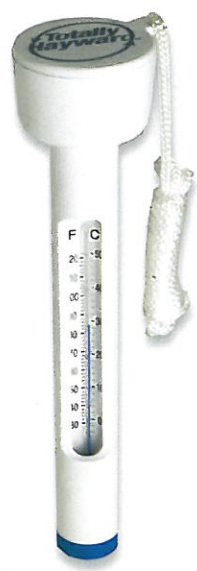

THM003

- **THM001** Convertible Thermometer, Float or Sink (not shown)
- **THM003** Floating Thermometer, F° and C° w/ Totally Hayward Logo
- **CD001** Large Floating Chemical Dispenser Adjustable Control Ring
- **CD002** Small Floating Chemical Dispenser Adjustable Control Ring
- **TK001** Standard 2-Way OTO Chlorine/Bromine and pH
- **TK002** Standard 2-Way DPD, Free Total Combined Chlorine/Bromine and pH
- **TK003** 4-Way OTO, Chlorine & Bromine Test Kit
- **TK004** Standard 2-Way OTO Chlorine/Bromine and pH Test Kit Carded Display (not shown)
- **TK005** 4-Way DPD, Chlorine & Bromine Test Kit (not shown)
- **STK000** Pool Start-Up Kit- Containing Wall Brush, Skimmer, Vacuum, Thermometer and Test Kit