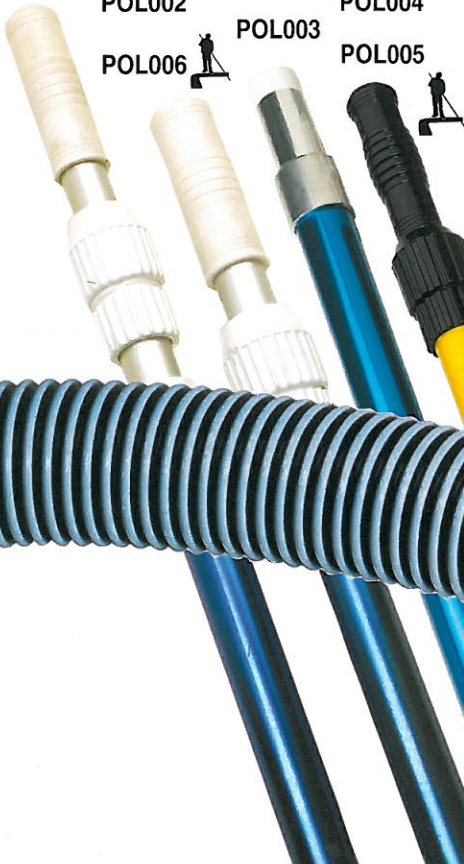

- ABR005** 5" Deluxe Algae Brush w/ Stainless Steel Bristles
- ABR010** 10" Deluxe Algae Brush w/ Stainless Steel Bristles
- SKM001** Deluxe Hand Skimmer w/ Metal Reinforced Frame
- SKM002** Standard Leaf Skimmer All-Plastic Molded Frame
- SKM003** Standard Leaf Skimmer w/ 48" Handle (not shown)
- SKM004** ProGrade Leaf Skimmer w/ Aluminum Rod Frame
- LFR001** Deluxe Leaf Rake w/ Metal Reinforced Frame
- LFR002** ProGrade Leaf Rake w/ Aluminum Rod Frame
- CWB001** 18" Standard Curved Wall Brush
- CWB002** 18" Deluxe Curved Wall Brush w/ Metal Back and Nylon Bristles
- CWB003** 24" ProGrade Curved Wall Brush w/ Metal Back and Nylon Bristles
- CWB004** 24" ProGrade Curved Wall Brush w/ Metal Back, Nylon and S/S Blend Bristles (not shown)
- POL001** 3-Piece Pole 5 1/2' to 15 1/2' Ext. Lock and Grip Handle
- POL002** 2-Piece Pole 8' to 16' Ext. Lock and Grip Handle
- POL003** 2-Section 8'-16' Pole w/ Internal Metal Cam Lock
- POL004** 2-Section 8'-16' Fiberglass Pole Ext. Lock and Grip Handle
- POL005** ProGrade 2-Section 12' to 24' Fiberglass Pole w/ External Lock
- POL006** ProGrade 2-Section 12' to 24' Aluminum Pole w/ External Lock
- SP1067** See-Thru Visual SuperVac™ Circular Vac. w/ Brushes (Vinyl)
- SP1068** See-Thru GlideEase SuperVac™ 3 Brushes and Swivel (Vinyl)
- VAC001** 19" ProGrade Flex Vac w/ Adjustable Poly Wheels (Concrete/Tile)
- VAC002** 14" Standard Flex Vac w/ Poly Wheels (Concrete/Tile)
- VAC003** Standard Brush Vacuum (Vinyl/Concrete/Tile)

ProHayward Vacuum Hose is highly flexible and resistant to crushing, kinking, abrasion, harsh chemicals and UV damage. Blue/Black color with swivel cuff

- VH1525** 1 1/2" x 25' Vacuum Hose
- VH1530** 1 1/2" x 30' Vacuum Hose
- VH1535** 1 1/2" x 35' Vacuum Hose
- VH1540** 1 1/2" x 40' Vacuum Hose
- VH1550** 1 1/2" x 50' Vacuum Hose