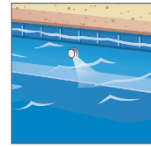

# SwingJet

THE WALL RETURN WITH SWEEP TECHNOLOGY

Swingjets can be placed near steps to enhance debris removal.

Swingjets can be installed along walls where they can both clean the wall and help sweep debris towards the main drain.

When activated (1) the Swingjets pop out to deliver a high-pressure

stream of water.

When not operating the Swingjets retract (2) and then

rotate to a new position upon the next activation.

Swingjets can be aimed to focus the 90 degree cleaning arc to target hard to reach places.