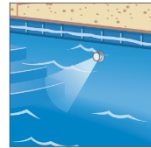

# SwingJet

THE WALL RETURN WITH SWEEP TECHNOLOGY

Swingjets can be placed near steps to enhance debris removal.

Swingjets can be installed along walls where they can both clean the wall and help sweep debris towards the main drain.

The **SwingJet** is designed to fit into most 1 1/2" threaded wall return inlets. The **SwingJet** improves overall circulation & heating with its infinitely adjustable 3-step 90° cleaning arc and a patented automatic reversing mechanism.

When activated (1) the Swingjets pop out to deliver a high-pressure

stream of water.

When not operating the Swingjets retract (2) and then

rotate to a new position upon the next activation.

Swingjets can be aimed to focus the 90 degree cleaning arc to target hard to reach places.