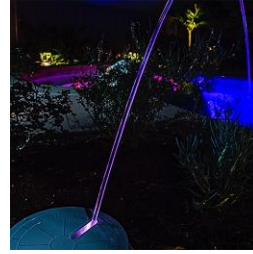

February 2019

Hayward ColorLogic® – Color Lighting Designed to Be Controlled

UCL Pool & Spa Lights

Hayward Universal ColorLogic® color LED lighting will transform your customers' outdoor environments.

They're the only, UL-listed lights to retrofit virtually any existing pool and spa with vibrant color - even those with just one light.

100% brighter than any on the market, these energy-efficient, lights deliver spectacular color, even pools with colored finishes, with installation versatility for new pools, spas and fountains.

Pool and spa lights are UL listed for wall or floor installs without a rock guard and can be positioned just 4 in from top of lens to water level - perfect for steps, beach entries and fountains.

Hayward ColorLogic® Laminars - Raise the bar on your pool designs

ColorLogic® Laminars offer breathtaking ambiance by generating a clear glass-like rod of arcing water from the deck to the pool.

A simple integrated flow adjustment eliminates the need for dedicated valves for each laminar allowing complete control of the height and distance of your water stream without the need for tools.