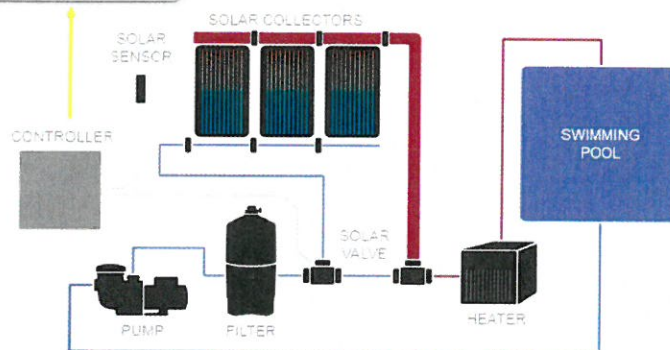

Solar Panel