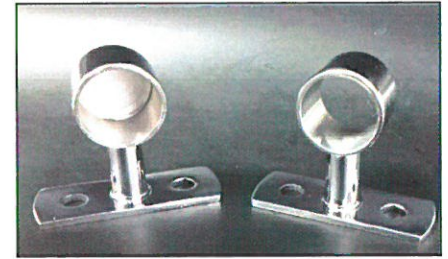

Stainless Items Added with New ProHayward Selections