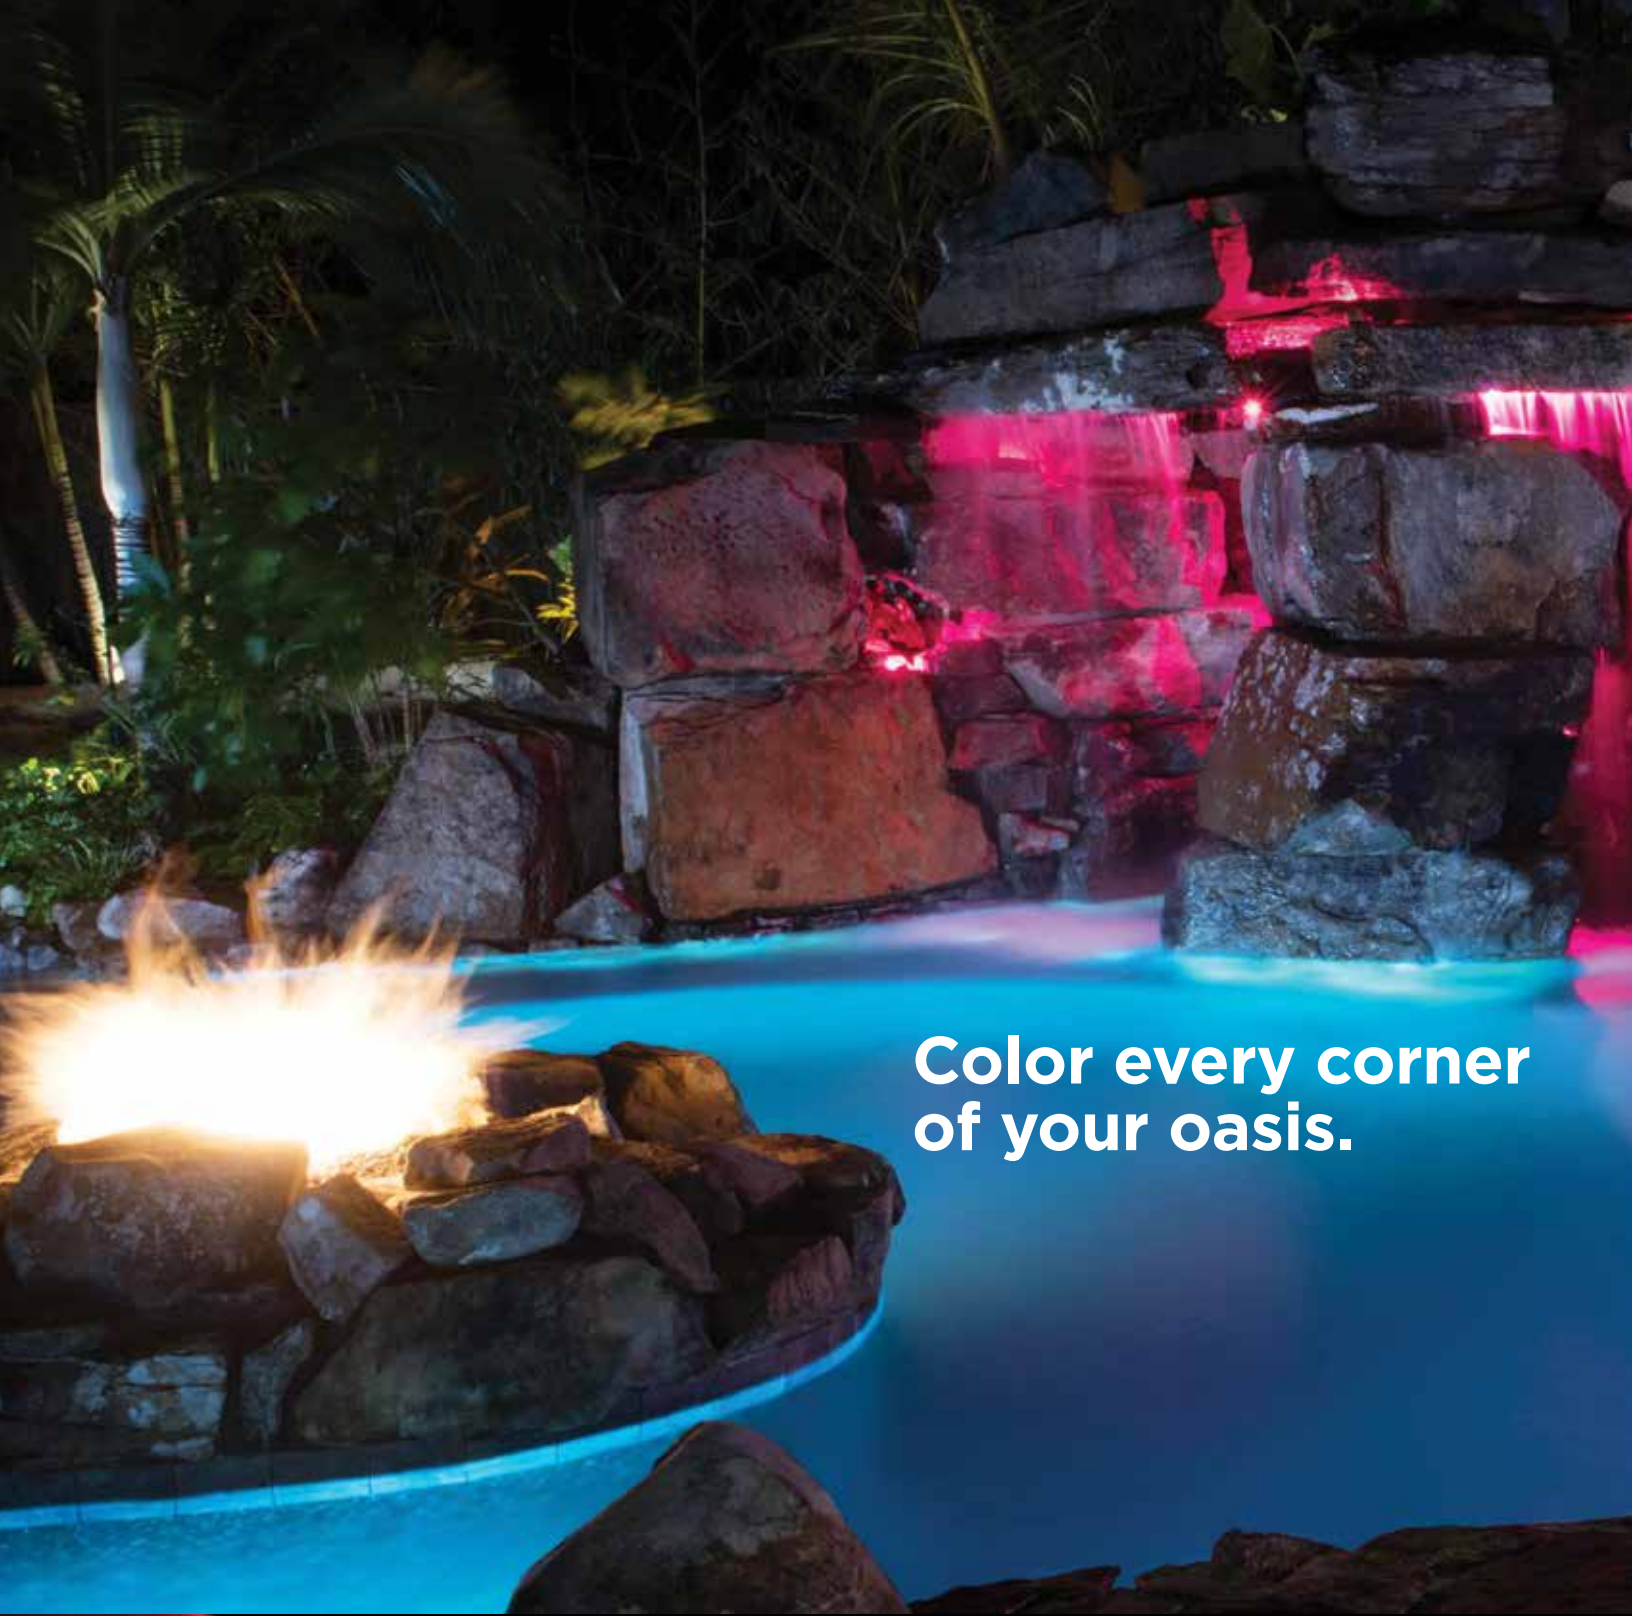

**Color every corner
of your oasis.**

Perfectly proportioned to make any feature shine.

ColorLogic® 320 & 160 1.5-inch LED lights are ideal for multi-light pools and spa lighting or for highlighting water features, baja shelves, steps, landscaping and more. Available in two brightness levels and able to be installed wet or dry, these versatile lights offer total color coordination of all water environments and can shine in almost any backyard application.