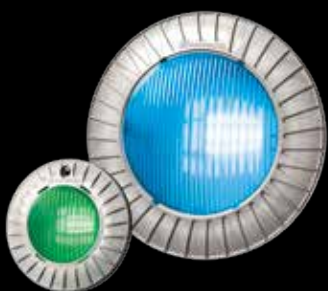

BRILLIANCE AND EFFICIENCY. JUST TWO TRAITS THAT RUN IN OUR LED LIGHTING FAMILY.

ColorLogic® LED Pool, Spa and Backyard Lights are designed to illuminate nearly any new or existing pool or spa environment with vibrant color. Choose from 10 solid colors and 7 color-changing light shows to compose the perfect theme for any occasion—from romantic evening to backyard bash. With a variety of size options available, it's easy to highlight any outdoor feature while reducing energy costs by up to 86%. Discover how this brilliant family of lighting can transform any backyard environment into an oasis of color.

Transform your pool and spa with the industry's brightest LED light.

Instantly add rich, deep color to any new or existing pool with Universal ColorLogic LED Pool & Spa Lights. Available in 10 fixed colors and 7 color-changing shows, these 12V LED lights shine 100% brighter than any other LED light on the market and last 10 times longer than incandescents. They're built without any bulbs, filaments or moving parts and are UL-listed for safe wall or floor installation in virtually any niche. Say goodbye to dull, inconvenient incandescents and bring the brilliance of long-lasting, energy-efficient Universal ColorLogic Lights to your pool and spa.

**Color every corner
of your oasis.**

Perfectly proportioned to make any feature shine.

ColorLogic® 320 & 160 1.5-inch LED lights are ideal for multi-light pools and spa lighting or for highlighting water features, baja shelves, steps, landscaping and more. Available in two brightness levels and able to be installed wet or dry, these versatile lights offer total color coordination of all water environments and can shine in almost any backyard application.