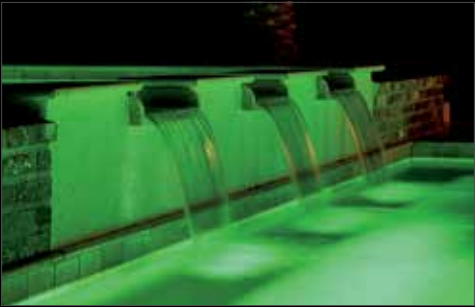

Transform your pool and spa with the industry's brightest LED light.

Instantly add rich, deep color to any new or existing pool with Universal ColorLogic LED Pool & Spa Lights. Available in 10 fixed colors and 7 color-changing shows, these 12V LED lights shine 100% brighter than any other LED light on the market and last 10 times longer than incandescents. They're built without any bulbs, filaments or moving parts and are UL-listed for safe wall or floor installation in virtually any niche. Say goodbye to dull, inconvenient incandescents and bring the brilliance of long-lasting, energy-efficient Universal ColorLogic Lights to your pool and spa.

Enhance your masterpiece with lighting that's just as brilliant.

Brightness Universal ColorLogic Pool & Spa Lights are 100% brighter* than any other color LED light.

Low-Voltage ColorLogic Pool, Spa & Backyard Lights are low-voltage and UL-listed for safe wall and floor installation.

Energy Savings Universal ColorLogic Pool & Spa Lights save up to 86% on energy costs.

Performance ColorLogic Pool, Spa & Backyard Lights last 10 times longer than incandescent bulbs.

*Based on measured test data for pool and spa at time of print.

**Color every corner
of your oasis.**

Perfectly proportioned to make any feature shine.

ColorLogic® 320 & 160 1.5-inch LED lights are ideal for multi-light pools and spa lighting or for highlighting water features, baja shelves, steps, landscaping and more. Available in two brightness levels and able to be installed wet or dry, these versatile lights offer total color coordination of all water environments and can shine in almost any backyard application.