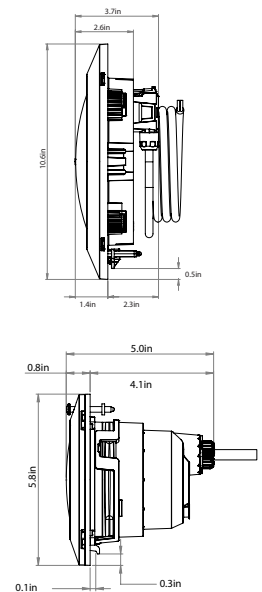

THE ADVANCED FUNCTIONALITY OF HAYWARD LED TECHNOLOGY

These lights are UL listed for safe installation in virtually any niche, including Hayward®, Pentair®, Jandy®, American®, Sta-Rite®, Purex®, Pacfab®, Swimquip® and CHD® niches.

Universal CrystaLogic® is UL listed for wall and floor installation. For new installations, the revolutionary shallow pool niche does not require bonding or grounding, allowing you to further save costs on installation and materials.

TECHNICAL SPECIFICATIONS

PART NUMBER	EQ WATTAGE/LUMENS	COLOR TEMP	POOL OR SPA LIGHT	VOLTAGE	CORD LENGTH (FT.)
LPLUS22030	100/1118	6500K	Spa	12-15	30
LPLUS22050	100/1118	6500K	Spa	12-15	50
LPLUS22100	100/1118	6500K	Spa	12-15	100
LPLUS22150	100/1118	6500K	Spa	12-15	150
LPLUS22030	300/3740	6500K	Pool	12-15	30
LPLUS22050	300/3740	6500K	Pool	12-15	50
LPLUS22100	300/3740	6500K	Pool	12-15	100
LPLUS22150	300/3740	6500K	Pool	12-15	150
LPWUS22030	500/5168	6500K	Pool	12-15	30
LPWUS22050	500/5168	6500K	Pool	12-15	50
LPWUS22100	500/5168	6500K	Pool	12-15	100
LPWUS22150	500/5168	6500K	Pool	12-15	150

DIMENSIONS

UCL CONCRETE NICHES

PART NUMBER	DESCRIPTION	APPROVED LIGHTS	POOL/SPA
LFGUY1000	Non-Bonded, Non-Grounded Low Profile Plastic Pool Niche for Concrete Pools	Universal ColorLogic® and CrystaLogic®	Pool
LFVUY1000	Low Profile Plastic Pool Niche for Vinyl and Fiberglass	Universal ColorLogic® and CrystaLogic®	Pool
LGGUY1000	Non-Bonded, Non-Grounded Low Profile Plastic Spa Niche for Concrete Pools	Universal ColorLogic® and CrystaLogic®	Spa

J-BOX TRANSFORMER RETROFIT KIT

PART NUMBER	KITS	WATTS
LTBUY11H70	Hayward	70W
LRBUY11P65	Pentair®	70W
LRBUY11T65	Thermocraft®	70W

J-BOX & WALL MOUNT POOL LIGHTING TRANSFORMERS

PART NUMBER	TRANSFORMER	WATTS
LTBUY11H65*	Hayward	70W
LTBUY11300**	Hayward	300W

* Compatible with 100W equivalent Universal CrystaLogic spa lights only; does not support 300W or 500W equivalent Universal CrystaLogic pool lights.

** Compatible with all Universal CrystaLogic lights, single or multi-light installations.

» hayward.com » 1-800-HAYWARD

Hayward, Hayward & Design, the H logo, CrystaLogic, Hayward We Build Better, and We Build Better, are registered trademarks of Hayward Industries, Inc. All other trademarks not owned by Hayward are the property of their respective owners. Hayward is not in any way affiliated with or endorsed by those third parties. © 2024 Hayward Industries, Inc.

CMUCLSS24

INNOVATION MADE EASY.