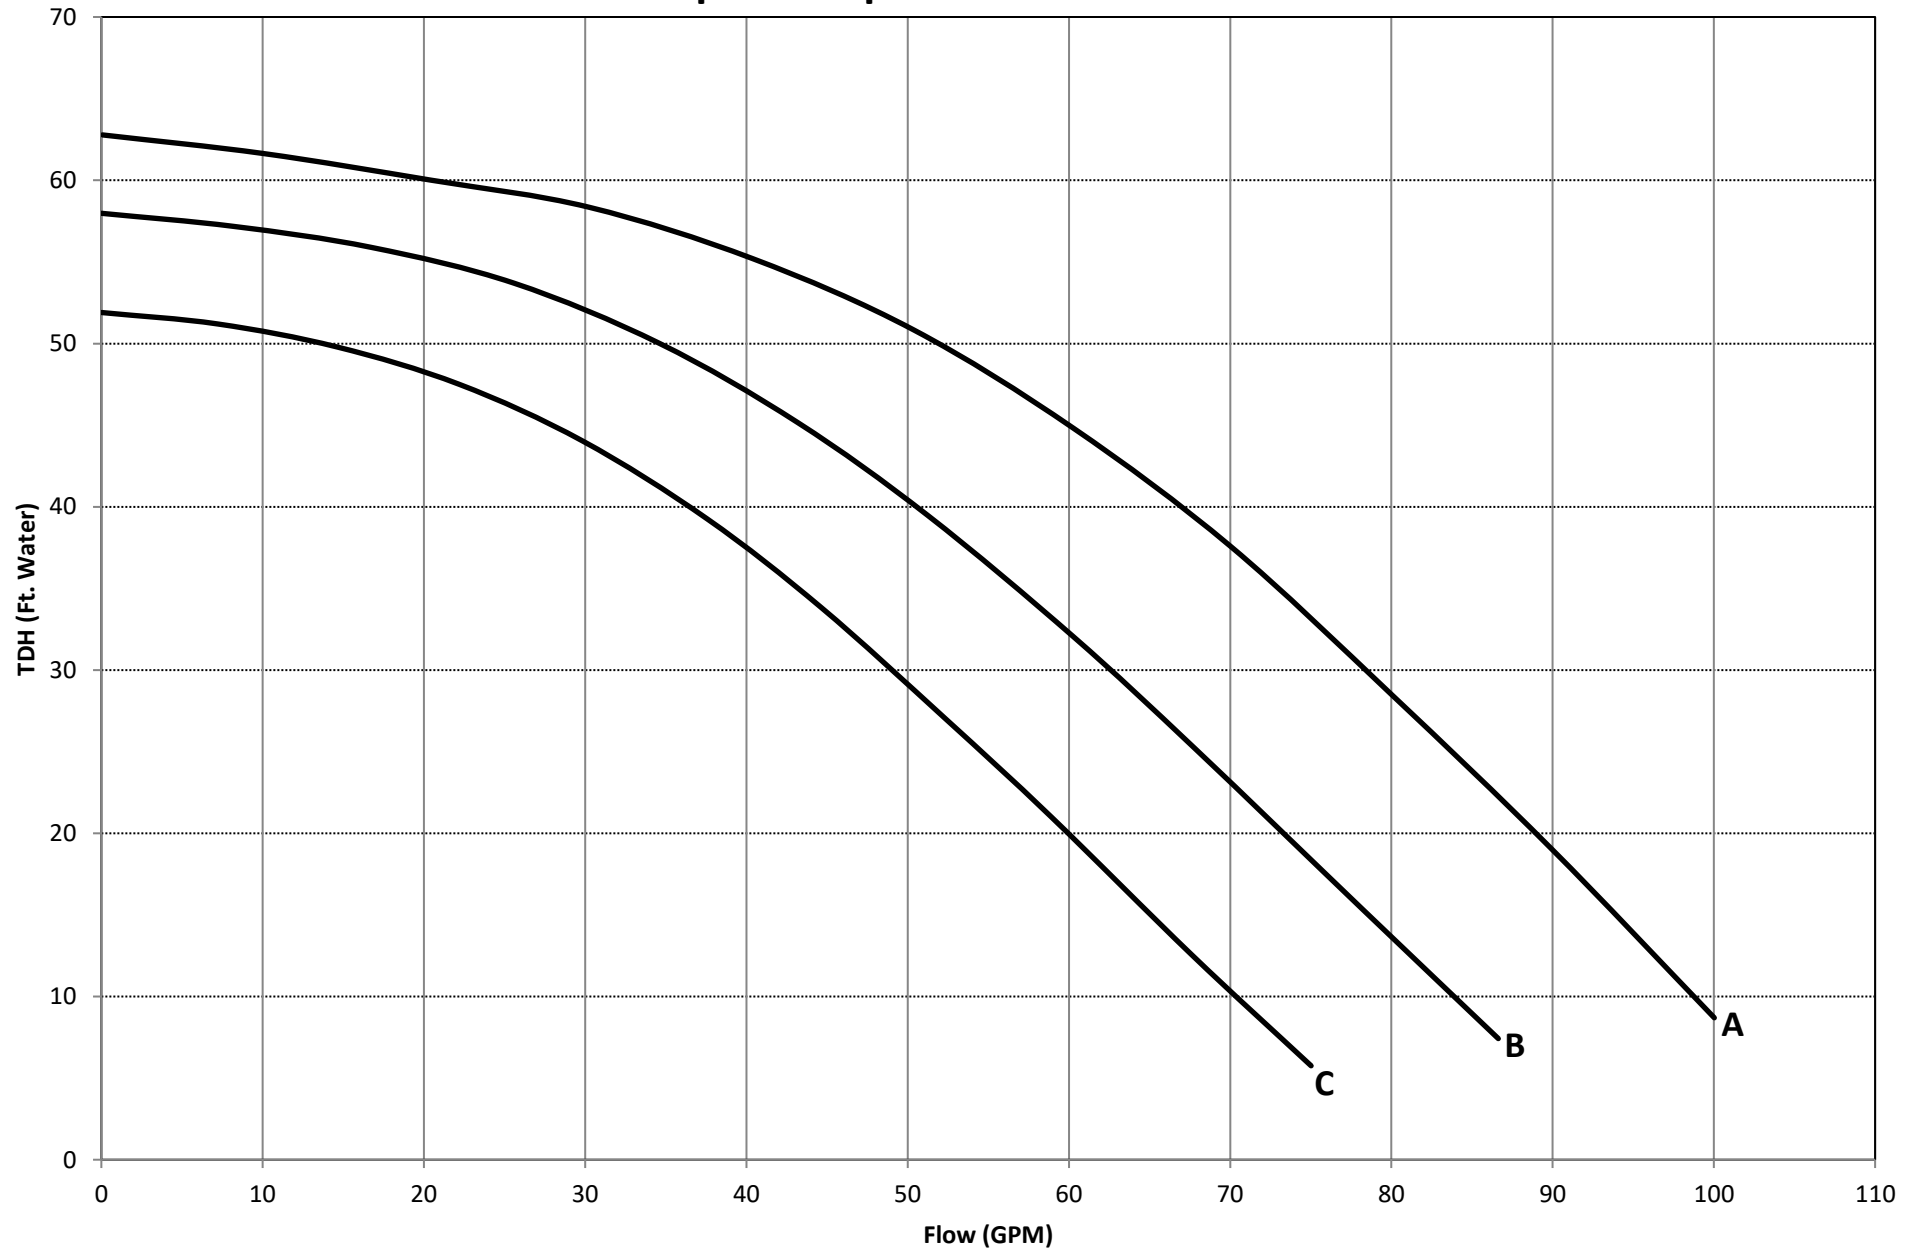

Super Pump Performance Curves

Key:

A: SP2607X10/ SP2670007X10 B: SP2605X7 C: SP2600X5