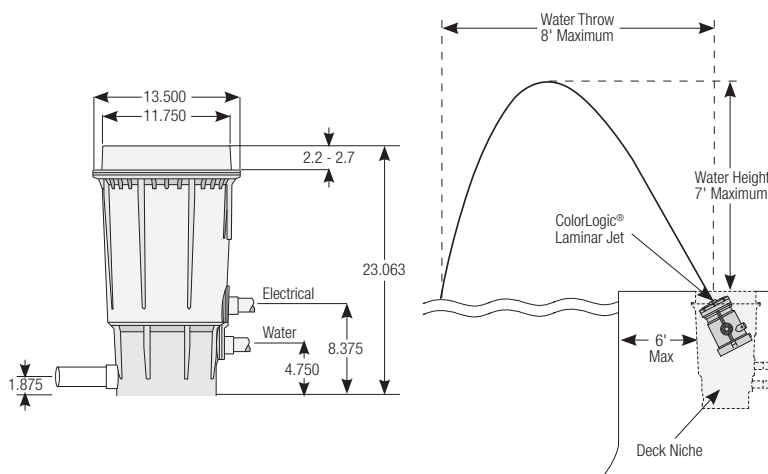

## SIMPLIFIED INSTALLATION

ColorLogic Laminars take the work out of installation with an industry-exclusive height-adjustable cover that ensures perfect alignment even after settling. Plus, with fewer dedicated valves and lines, ColorLogic Laminars save time and money too.

## EASY OPERATION AND MAINTENANCE

With a locking stream-angle adjustment mechanism, ColorLogic Laminars make matching stream angles on multiple laminars simple. When pool season is over, their efficient design is quick to disassemble for cleaning and winterization.

### SPECIFICATIONS

Applications	Deck/Patio Garden Planters Landscape
Max. Arc Height & Distance (10gpm)	7' x 8'
Max. Distance from Water	6'
Adjustable Cover Height	•
Ratcheting Angle Adjustment	•
Serviceable Assembly (Winterization)	•
Interchangeable Illumination	•
Compliance	UL, CUL
<b>AVAILABLE MODELS</b>	
WFL100	ColorLogic Laminar
<b>AVAILABLE ACCESSORIES</b>	
GLXWFLLDGRY	Gray Lid, Deck Niche
GLXWFLLDKGRY	Dark Gray Lid, Deck Niche