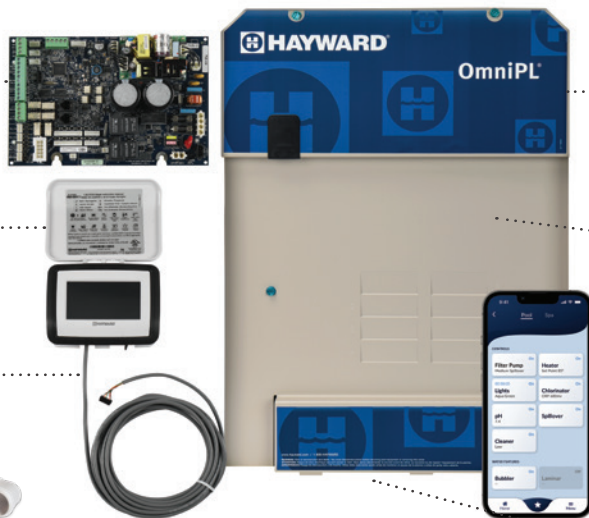

COMPLETE OMNI® CONTROL, WITHOUT A COMPLETELY NEW SYSTEM.

The OmniPL Retrofit Kit is the best way to give new life to an existing automation system, bringing full-featured Omni functionality to a wide array of ProLogic® equipment—with installation in an hour or less.

OmniDirect Mode™ supports ColorLogic® LED lighting with exclusive color options, dimming control and more

External touchscreen display offers wireless capability and flexible installation options with 15-ft cord

Remote compatible* with all OmniLogic® remotes for maximum control flexibility

Replacement PCB board unlocks full Omni capability for existing AquaPlus, AquaLogic and ProLogic (P4, PS4, PS8) systems

Salt-ready design works with existing Hayward salt cell or additional cell

Expandable relay system allows users to increase count from 4 relays to 6 or 8

Replacement front plate covers internal components with updated OmniPL design

UNBEATABLE VALUE
Choosing a retrofit kit unlocks Omni's full capabilities with a modular, scalable automation design—all without the cost of a full system replacement.

VERSATILE AUTOMATION
Designed to control a salt system, lighting, up to 8 variable-speed pumps and more, OmniPL is the perfect system for full-featured modern pools.

EFFORTLESS CONTROL
Pool owners can control their backyard from anywhere via the built-in display, top-rated mobile app and popular voice-enabled home automation systems* (Amazon® Alexa®/Google Home®).

OMNIPL RETROFIT SYSTEMS AND PARTS

PART NUMBER	DESCRIPTION
HLPROUPG	ProLogic to OmniPL Upgrade Kit

» hayward.com » 1-888-HAYWARD

Pumps » Filters » Heaters » Sanitization » Automation » Lighting » Water Features » Cleaners » Safety

Wireless remote, phone and tablet are not included with OmniPL.
*The retrofit kit is not compatible with any ProLogic or AquaLogic legacy wireless, wallmount, desktop, or spaside remote controls.

Hayward, Hayward & Design, the H logo, ColorLogic, Omni, OmniPL, OmniLogic and ProLogic are registered trademarks and We Build Better. and OmniDirect Mode are trademarks of Hayward Industries, Inc. Google Home® is a trademark of Google, LLC., and Amazon® and Alexa® are trademarks of Amazon Technologies, Inc. Neither of these companies is affiliated with Hayward Industries, Inc. nor endorses this product. © 2023 Hayward Industries, Inc.