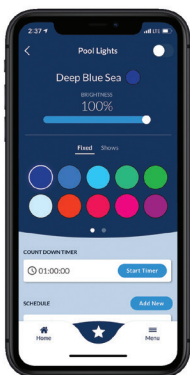

Universal ColorLogic LED pool and spa lights retrofit virtually any existing pool or spa while delivering best-in-class performance and illumination for truly vivid color.

ColorLogic 320 & 160 LED lights are perfect for low-profile pool and spa lighting or as accent lighting in landscaping or water features.

ColorLogic 120V LED pool bulbs retrofit most pool light fixtures for a total transformation in seconds.

ColorLogic 80 LED lights can be used wet or dry to illuminate hard-to-reach areas like steps, water features, landscaping, decking, sun shelves, waterfalls and more.

COLOR AT YOUR FINGERTIPS.

The ColorLogic Light Controller puts the power of vibrant LED lighting anywhere you want it. Easily installed over any existing light switch, it lets you choose the perfect color for your pool from right inside your home using the convenient dial and preview window.

- » Instant navigation to desired colors or light shows (no more cycling through every option)
- » Dimming capabilities (20% increments)
- » Speed adjustment for light shows
- » Access to 10 additional colors for increased customization opportunities (special occasions, sports teams, school colors and more)