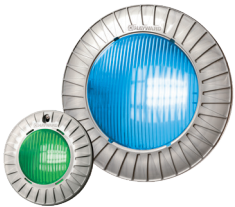

We Build Better.™

ColorLogic®

LED Pool & Backyard Lights

VIBRANT LED LIGHTS COMPATIBLE
WITH OMNIDIRECT MODE™

EXPERT LINE™

ONLY FROM POOL PROS

3+ YEAR PARTS & LABOR WARRANTIES*

*When sold by a Totally Hayward® partner. Exclusions, other terms and conditions may apply — visit hayward.com/expert for details.

Universal ColorLogic LED pool and spa lights retrofit virtually any existing pool or spa while delivering best-in-class performance and illumination for truly vivid color.

ColorLogic 320 & 160 LED lights are perfect for low-profile pool and spa lighting or as accent lighting in landscaping or water features.

ColorLogic 120V LED pool bulbs retrofit most pool light fixtures for a total transformation in seconds.

ColorLogic 80 LED lights can be used wet or dry to illuminate hard-to-reach areas like steps, water features, landscaping, decking, sun shelves, waterfalls and more.

COLOR AT YOUR FINGERTIPS.

The ColorLogic Light Controller puts the power of vibrant LED lighting anywhere you want it. Easily installed over any existing light switch, it lets you choose the perfect color for your pool from right inside your home using the convenient dial and preview window.