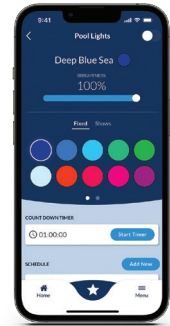

ENHANCES BETTER.

LED WATERBOWLS

NO POOL IS COMPLETE WITHOUT A STUNNING STATEMENT PIECE.

LED WaterBowls from Hayward make an elegant addition to any new build or renovation, helping to transform the space with a stunning architectural focal point. Built with soothing LED lighting that integrates seamlessly with Omni® automation and transitions effortlessly from day to night, WaterBowls are the perfect way for pool owners to add a personal touch to the backyard with unprecedented convenience.

- » Controllable with Omni automation systems*
- » OmniDirect Mode™ compatible for additional lighting colors, dimming control and more
- » Square or round base shapes available
- » Available in 4 different metallic composite finishes
- » Sculpted from durable, UV-resistant material

- » Instant navigation to desired colors or light shows (no more cycling through every option)
- » Dimming capabilities (20% increments)
- » Speed adjustment for light shows
- » Access to 10 additional colors for increased customization opportunities (special occasions, sports teams, school colors and more)